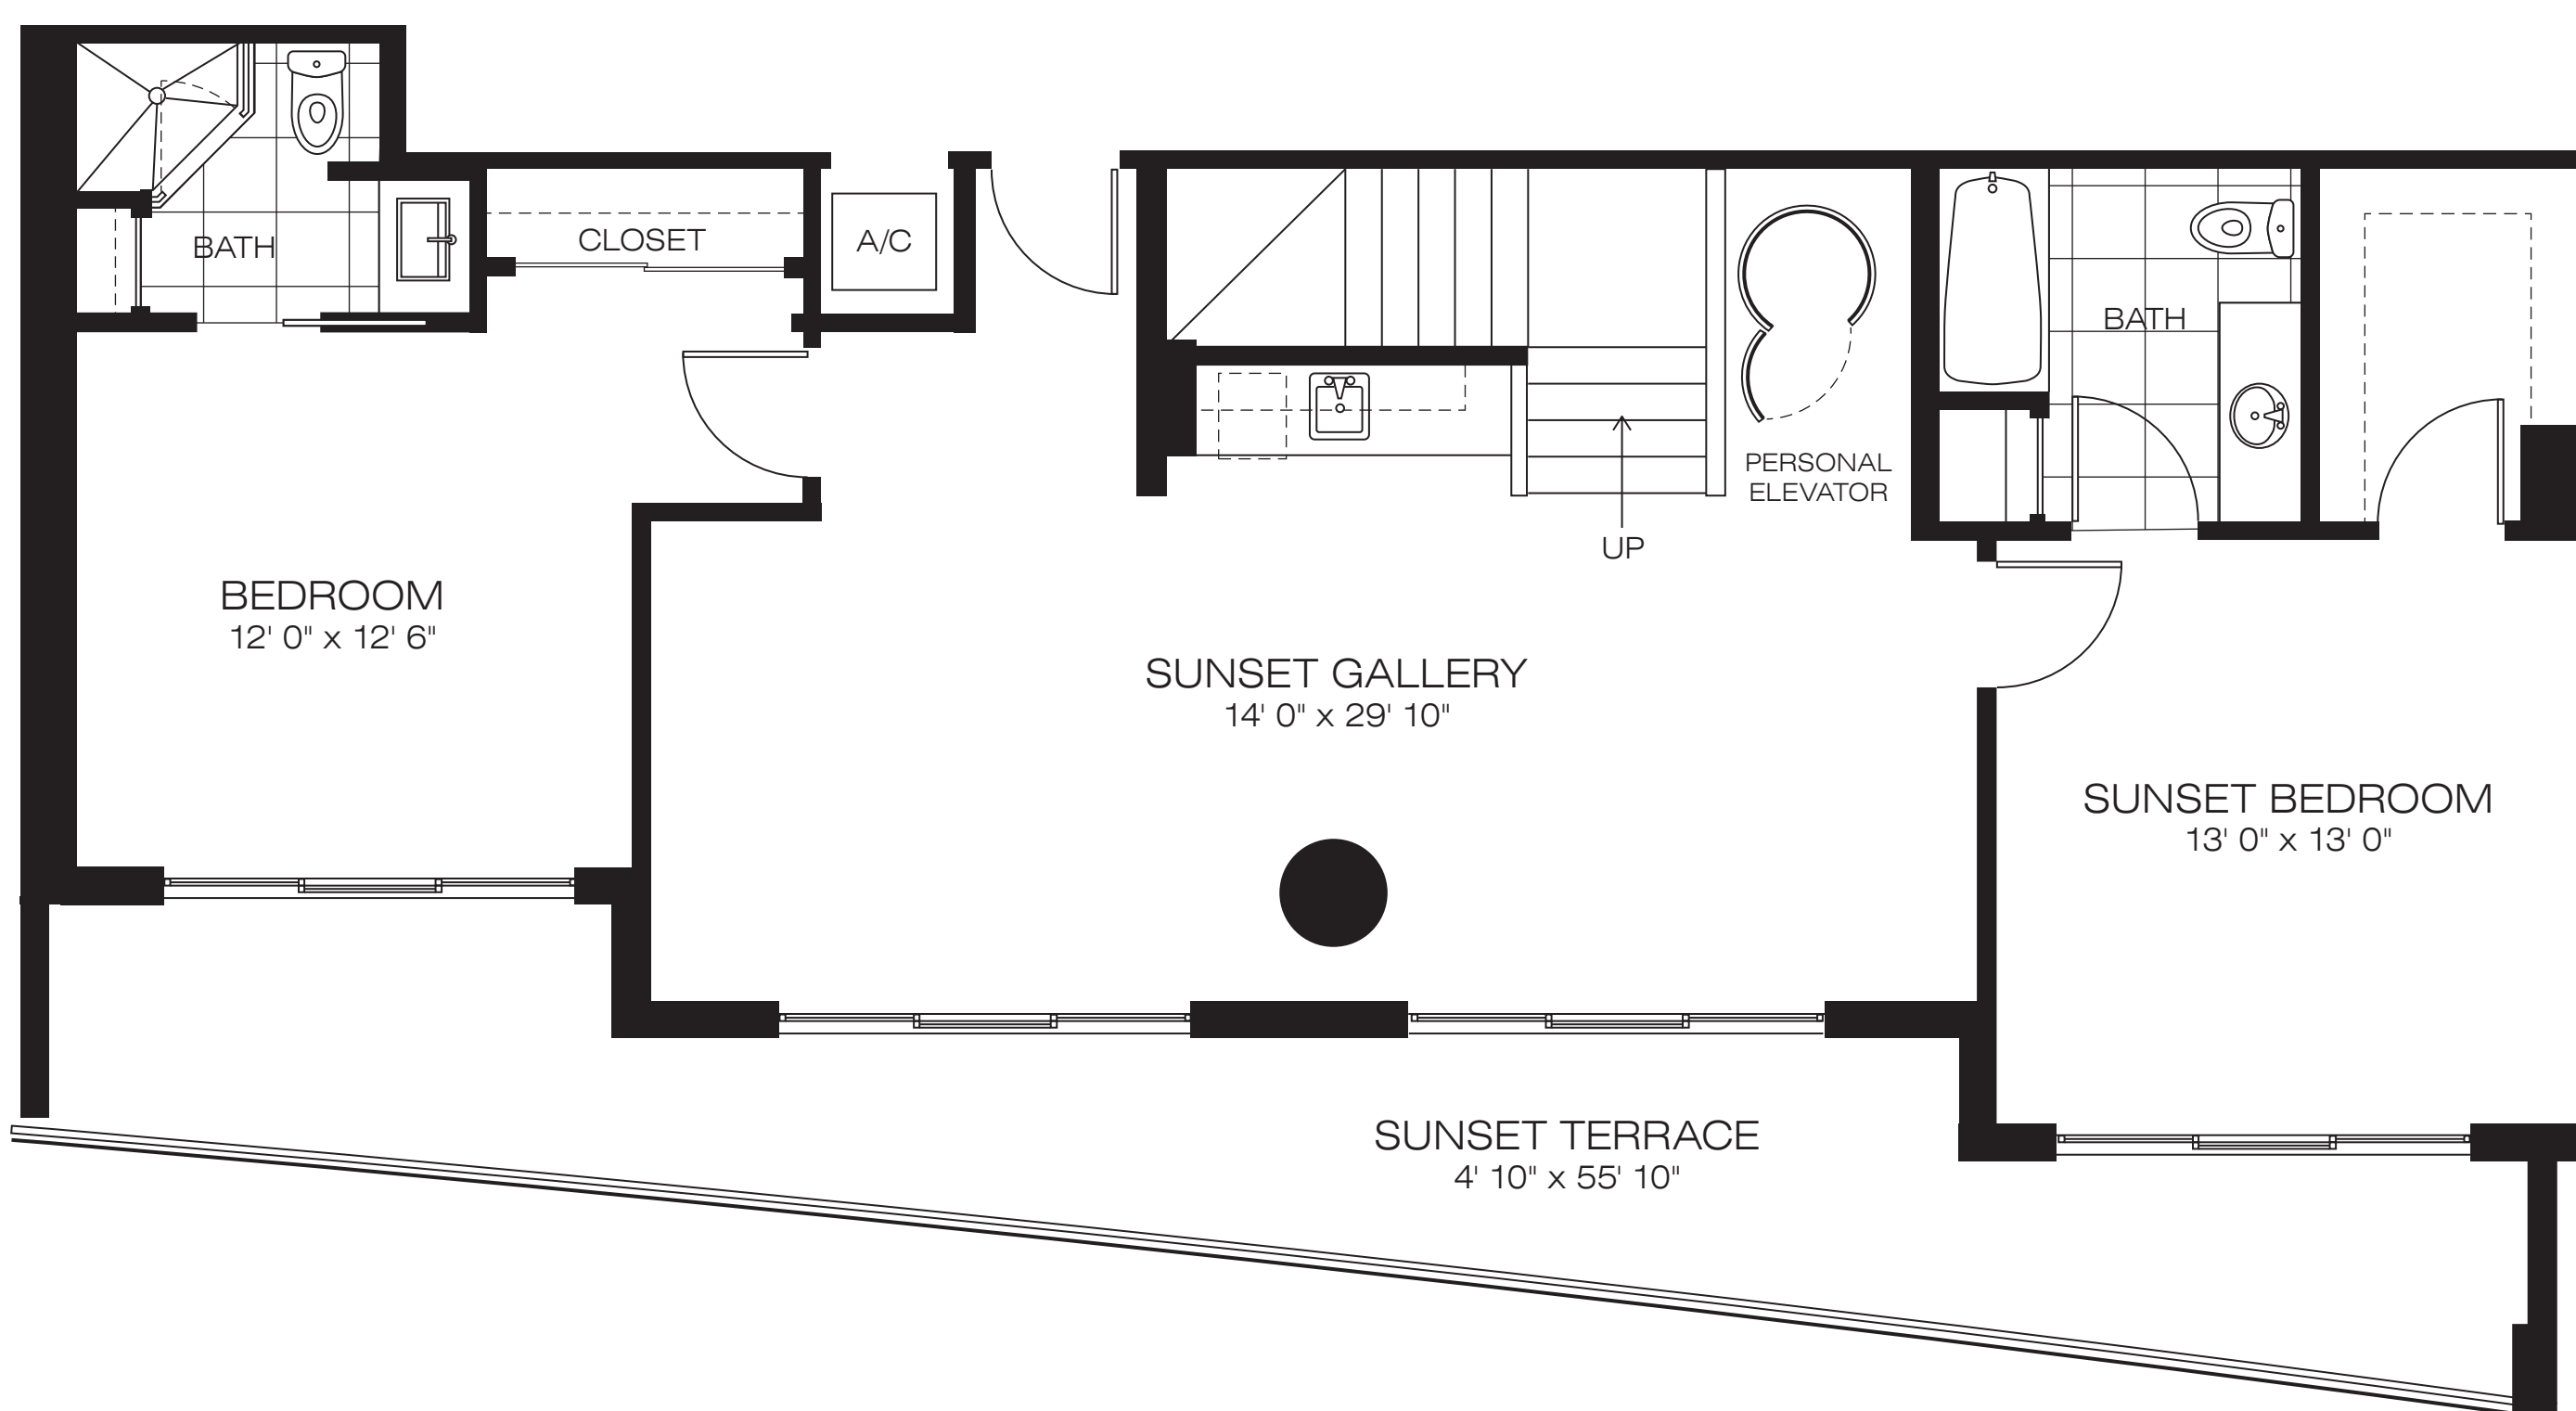

FIRST LEVEL

SECOND LEVEL

RIVA

RESIDENCE 1608

A.C. Living Space 4,023 SF
 Terrace 2,426 SF
 Total Living Space 6,449 SF
 Bed: 2M+2 Bath: 4½