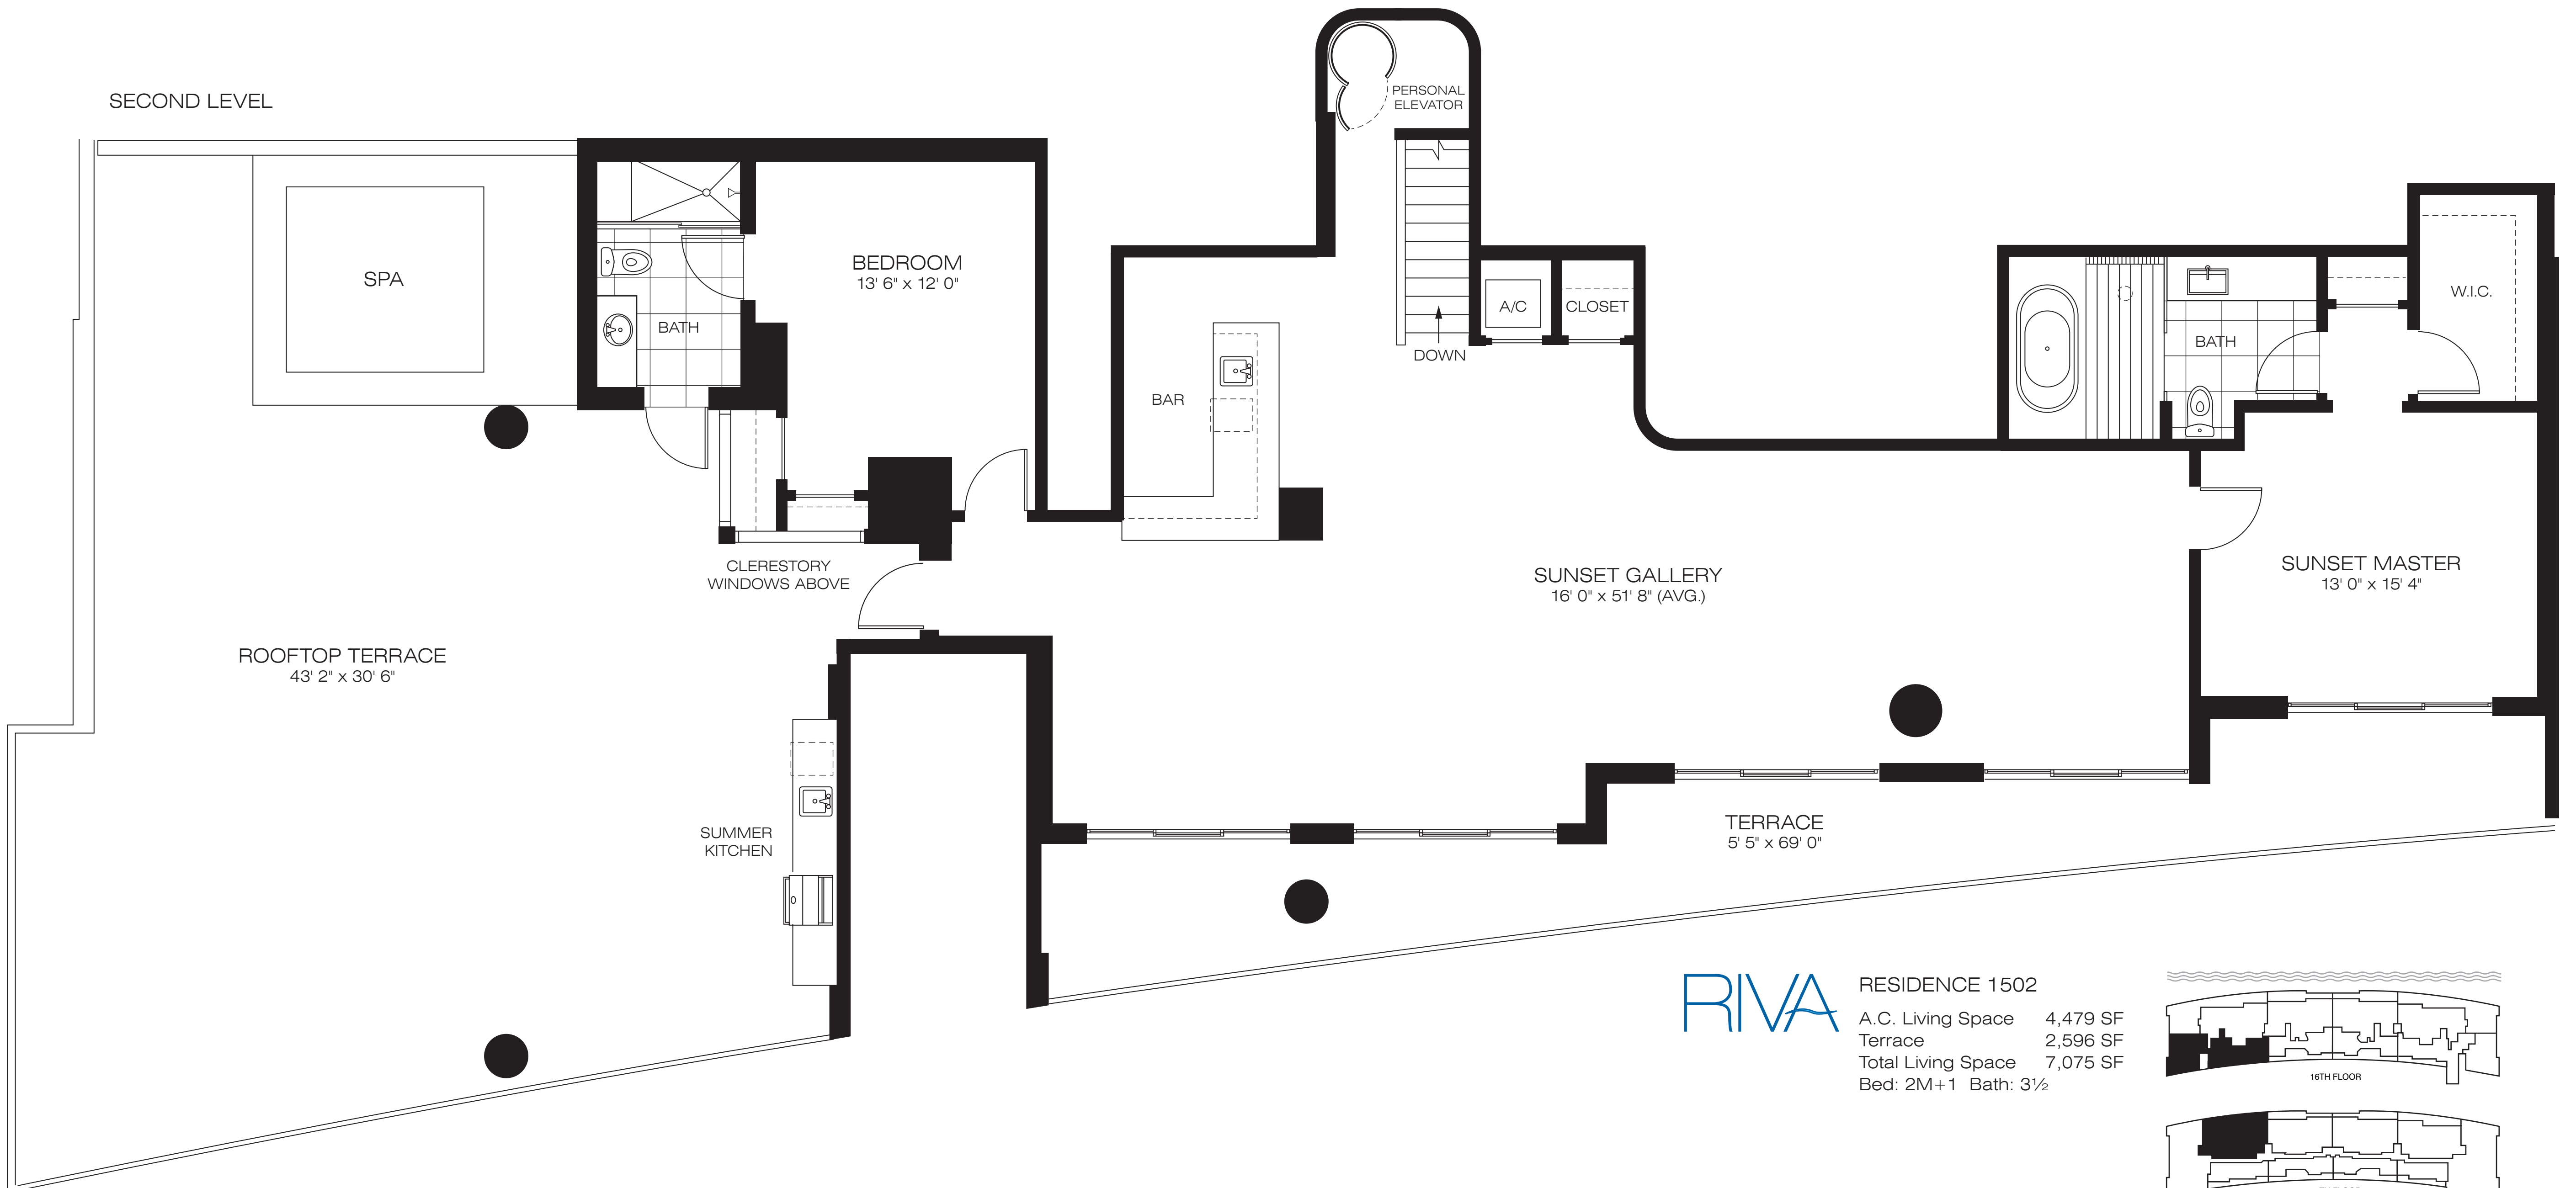

SECOND LEVEL

RIVA RESIDENCE 1502

A.C. Living Space 4,479 SF
 Terrace 2,596 SF
 Total Living Space 7,075 SF
 Bed: 2M+1 Bath: 3½